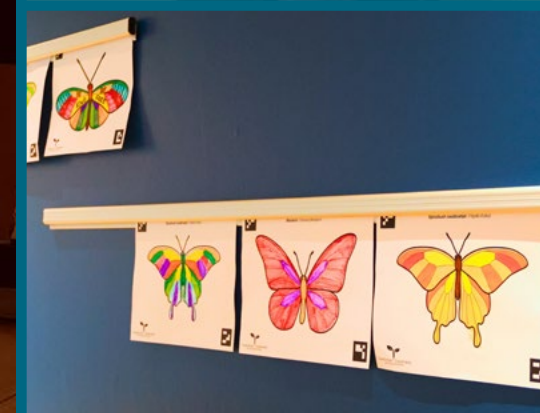

COLOR FLY BUTTERFLY

THROUGH NOVEMBER 17, 2024

Engage in an immersive butterfly coloring experience that invites guests to color their own butterfly and watch the butterfly creation come alive in the Cardinal Health Gallery.

Select and color a butterfly at a coloring station then scan the page at the kiosk to release the butterfly into the digital environment.

VIEW COLOR FLY BUTTERFLY

MADE POSSIBLE THANKS TO

WITH ADDITIONAL SUPPORT FROM

UPCOMING VISITOR EXPERIENCES

SPECIAL ENGAGEMENT EVENING: CHIHULY NIGHT
OCTOBER 5, 2024 | 7–10PM

View the Collection in a whole new light! The entire Conservatory is open for guests to explore after dark.

RESERVE TICKETS FOR CHIHULY NIGHT

HOT SHOP & GLASS BLOWING CLASSES

THROUGH DECEMBER 31, 2024

The Conservatory's glass blowing studio offers daily demonstrations, included with admission. Make your own glass pumpkin or small vessel in the Hot Shop's Studio classes. Classes sell out fast, sign up today!

TAKE A HOT SHOP CLASS