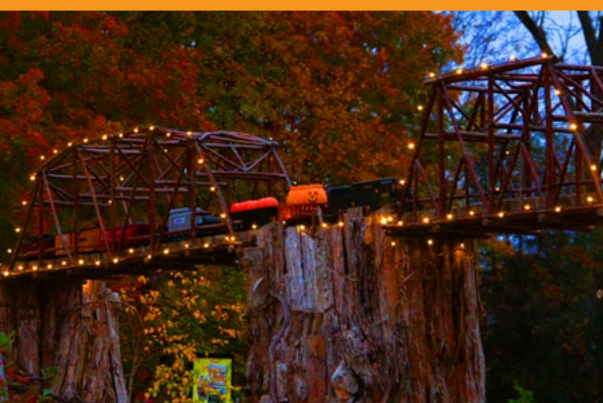

FROM THE MINDS OF APPLIED IMAGINATION

TWO EXCITING EXHIBITIONS ON VIEW THROUGH JANUARY 5, 2025

Paul Busse GARDEN RAILWAY

Guests will wind their way through a miniature world of 51 botanical models made from all-natural plant material gathered in fields and forests near and far. Whirling overhead and below, the nine G-scale model trains move along the elegant shape of the track that totals 1,122 feet.

VIEW PAUL BUSSE GARDEN RAILWAY

Through the Vines

A SEASONAL JOURNEY

A site-specific installation created by the artists at Applied Imagination invites guests to explore the lights, sights, and sounds of the four seasons with a series of vine arches made of natural plant materials.

Pass through the lively bright blooms of spring, transition to the warmth and vitality of summer, wander through the rich hues and crisp air of fall and then finally experience the tranquility and serene beauty of winter. Explore the ever-changing tapestry of nature's cycle within this captivating exhibit installation.

VIEW THROUGH THE VINES

MADE POSSIBLE THANKS TO

WITH ADDITIONAL SUPPORT FROM